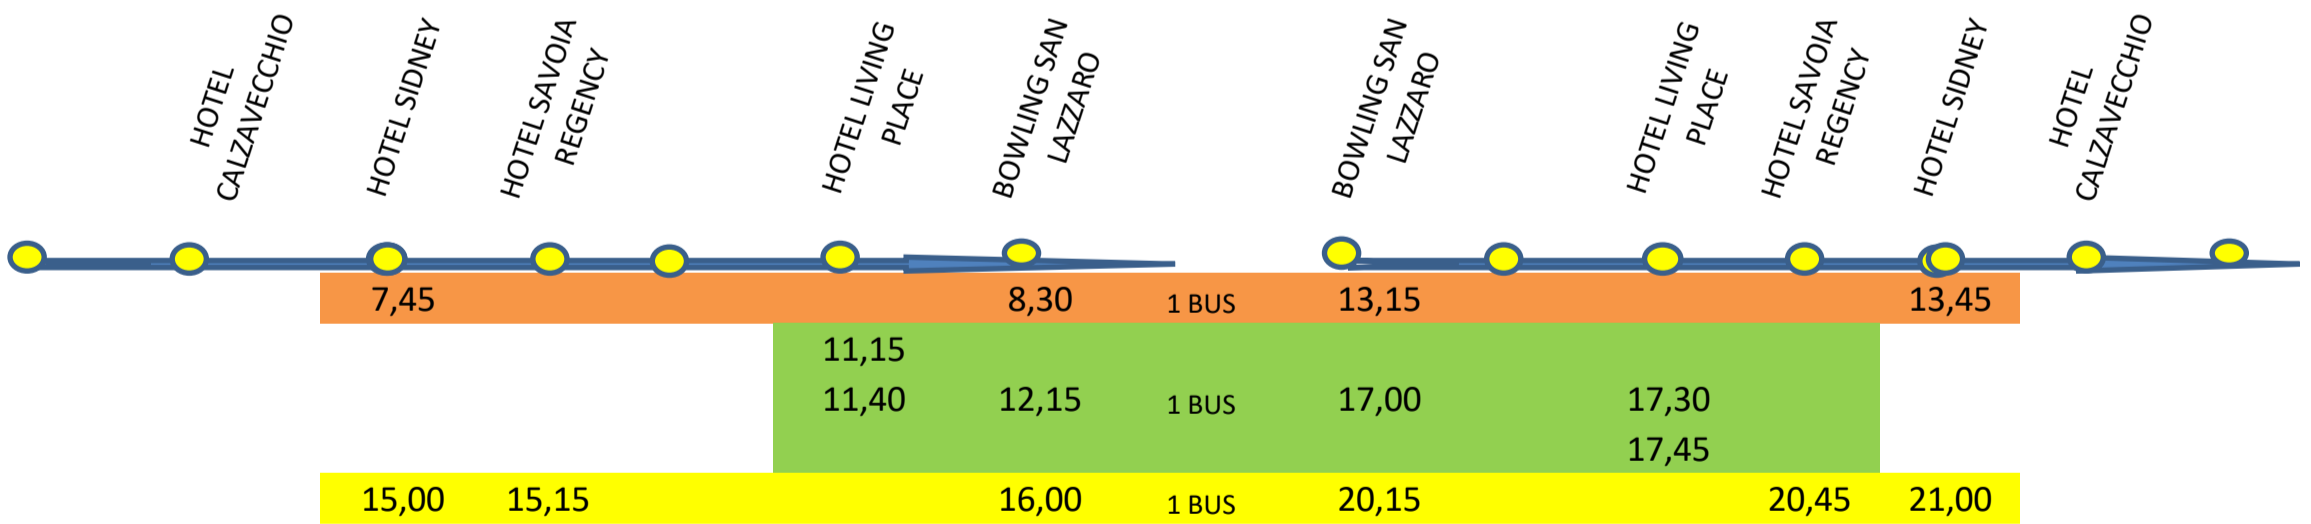

BUS SHEDULE

TRANSFER FROM HOTEL TO SAN LAZZARO BOWLING AND RETURN

SUNDAY 25th JUNE ANDATE

SUNDAY 25th JUNE RITORNI

MONDAY 26th JUNE ANDATE

MONDAY 26th JUNE RITORNI

TUESDAY 27th JUNE ANDATE

TUESDAY 27th JUNE RITORNI

BUS SHEDULE

TRANSFER FROM HOTEL TO SAN LAZZARO BOWLING AND RETURN

WEDNESDAY 28th JUNE ANDATE

WEDNESDAY 28th JUNE RITORNI

THURSDAY 29th JUNE ANDATE

THURSDAY 29th JUNE RITORNI

FRIDAY 30th JUNE ANDATE

FRIDAY 30th JUNE RITORNI