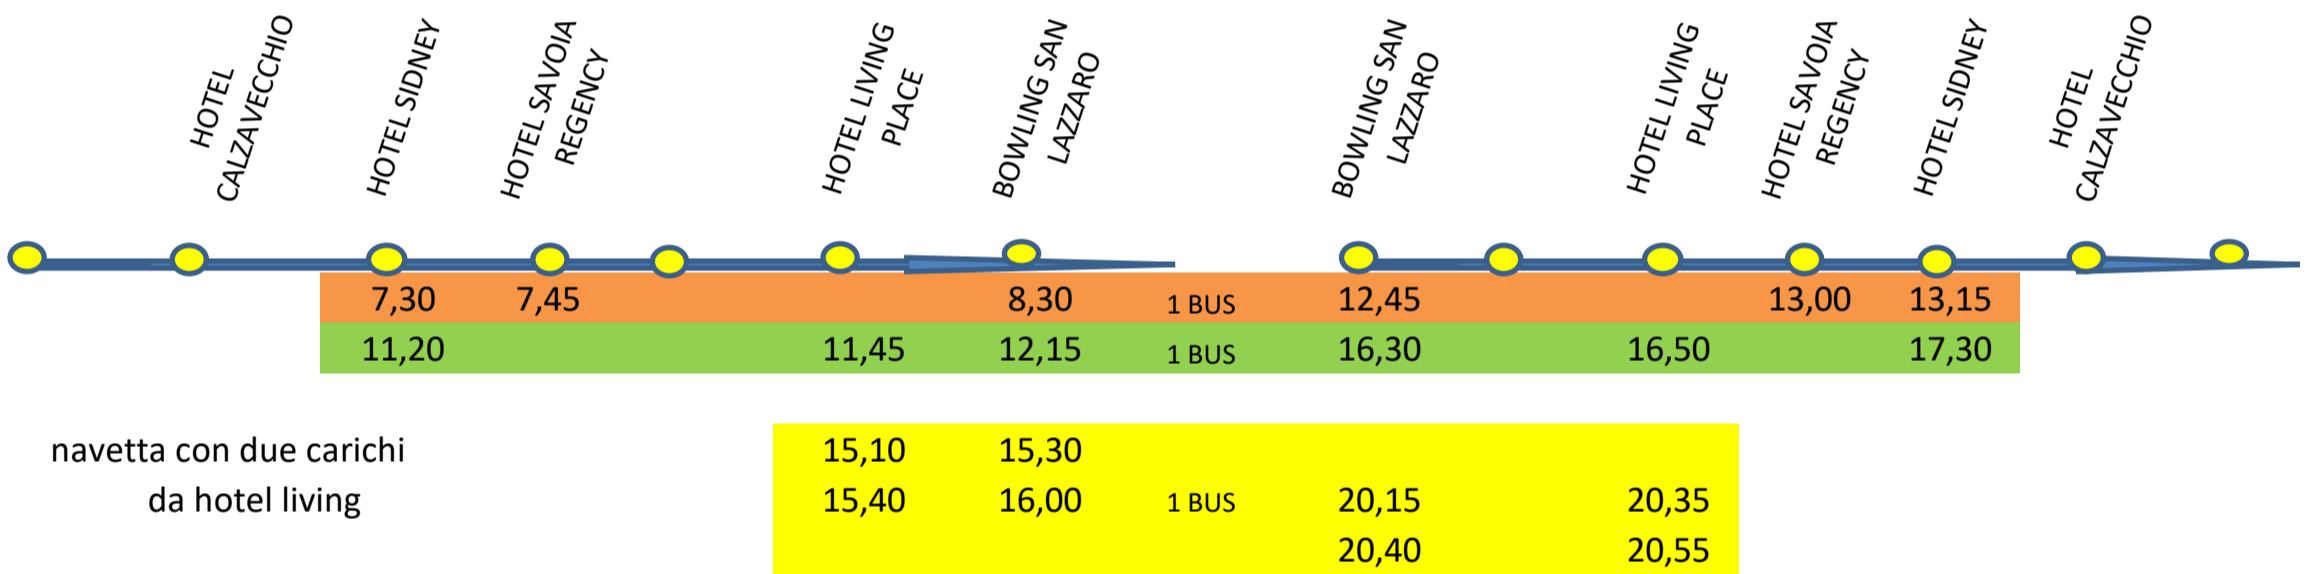

BUS SHEDULE

TRANSFER FROM HOTEL TO SAN LAZZARO BOWLING AND RETURN

SUNDAY 25th JUNE ANDATE

SUNDAY 25th JUNE RITORNI

MONDAY 26th JUNE ANDATE

MONDAY 26th JUNE RITORNI

TUESDAY 27th JUNE ANDATE

TUESDAY 27th JUNE RITORNI

BUS SHEDULE

TRANSFER FROM HOTEL TO SAN LAZZARO BOWLING AND RETURN

WEDNESDAY 28th JUNE ANDATE

WEDNESDAY 28th JUNE RITORNI

THURSDAY 29th JUNE ANDATE

THURSDAY 29th JUNE RITORNI

FRIDAY 30th JUNE ANDATE

FRIDAY 30th JUNE RITORNI