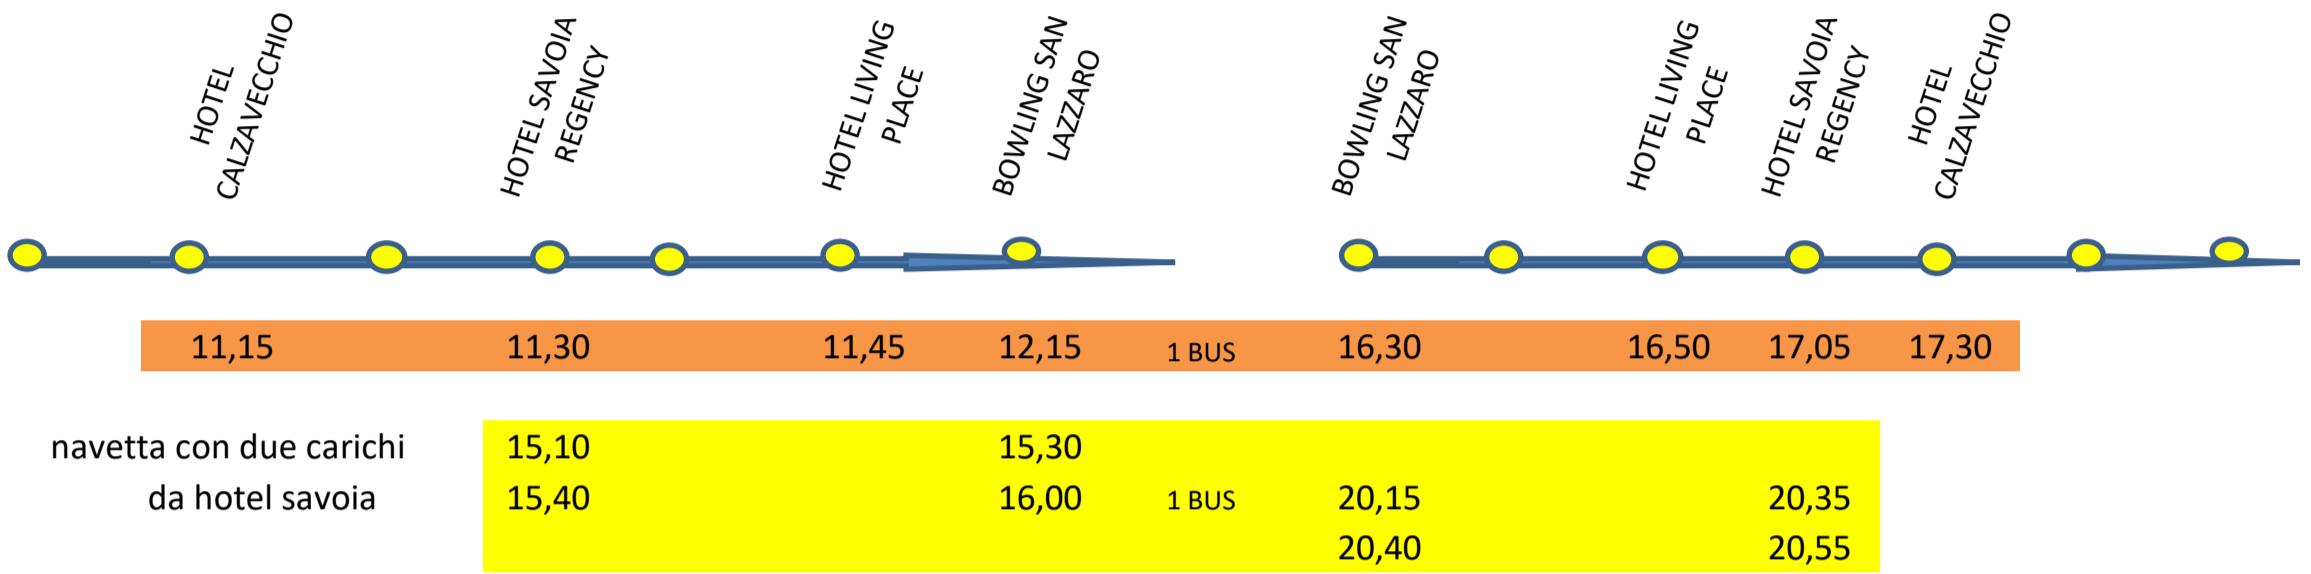

BUS SHEDULE

TRANSFER FROM HOTEL TO SAN LAZZARO BOWLING AND RETURN

SUNDAY 25th JUNE ANDATE

SUNDAY 25th JUNE RITORNI

MONDAY 26th JUNE ANDATE

MONDAY 26th JUNE RITORNI

TUESDAY 27th JUNE ANDATE

TUESDAY 27th JUNE RITORNI

BUS SHEDULE

TRANSFER FROM HOTEL TO SAN LAZZARO BOWLING AND RETURN

WEDNESDAY 28th JUNE ANDATE

WEDNESDAY 28th JUNE RITORNI

THURSDAY 29th JUNE ANDATE

THURSDAY 29th JUNE RITORNI

FRIDAY 30th JUNE ANDATE

FRIDAY 30th JUNE RITORNI