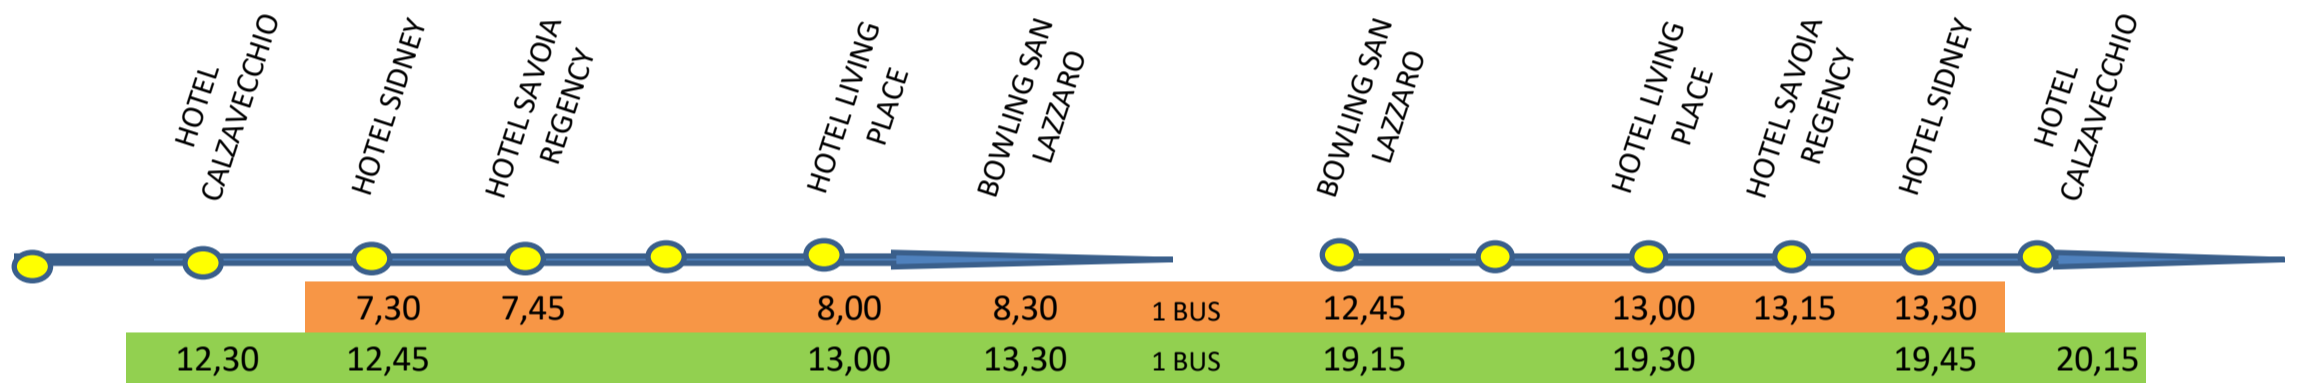

BUS SHEDULE

TRANSFER FROM HOTEL TO SAN LAZZARO BOWLING AND RETURN

WEDNESDAY 28th JUNE ANDATE

WEDNESDAY 28th JUNE RITORNI

THURSDAY 29th JUNE ANDATE

THURSDAY 29th JUNE RITORNI

FRIDAY 30th JUNE ANDATE

FRIDAY 30th JUNE RITORNI