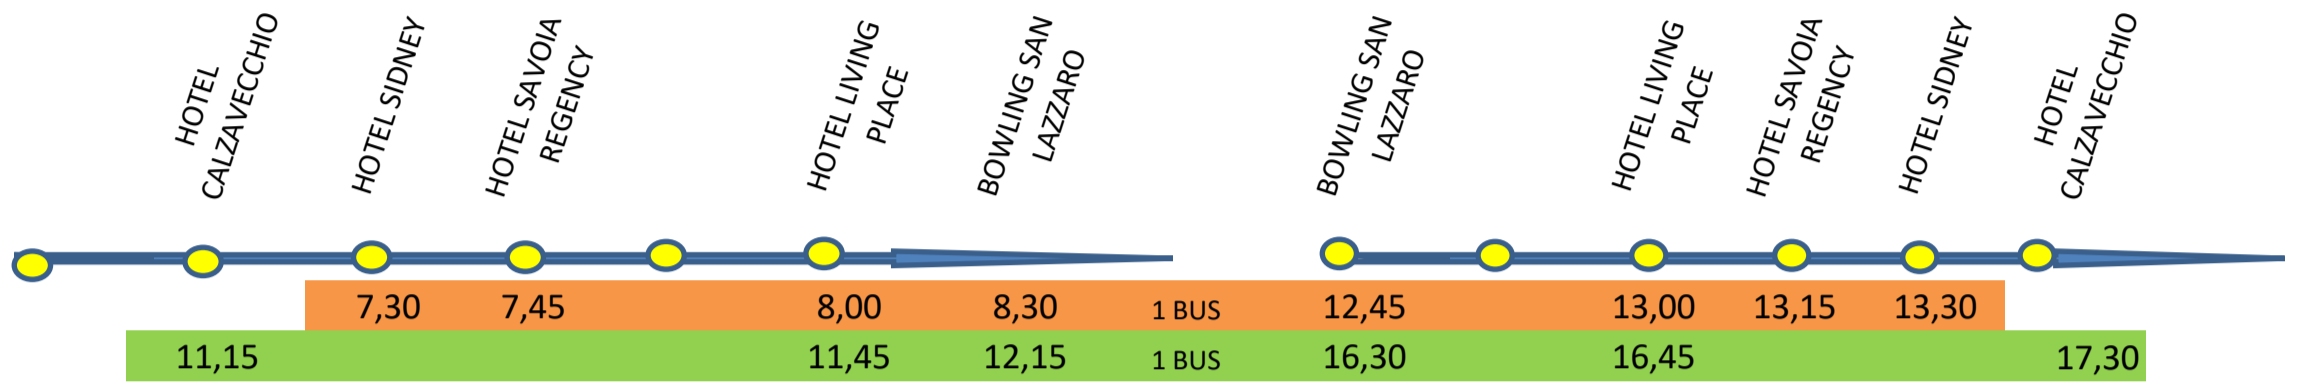

BUS SHEDULE

TRANSFER FROM HOTEL TO SAN LAZZARO BOWLING AND RETURN

SUNDAY 25th JUNE ANDATE

SUNDAY 25th JUNE RITORNI

MONDAY 26th JUNE ANDATE

MONDAY 26th JUNE RITORNI

TUESDAY 27th JUNE ANDATE

TUESDAY 27th JUNE RITORNI

BUS SHEDULE

TRANSFER FROM HOTEL TO SAN LAZZARO BOWLING AND RETURN

WEDNESDAY 28th JUNE ANDATE

WEDNESDAY 28th JUNE RITORNI

THURSDAY 29th JUNE ANDATE

THURSDAY 29th JUNE RITORNI

FRIDAY 30th JUNE ANDATE

FRIDAY 30th JUNE RITORNI