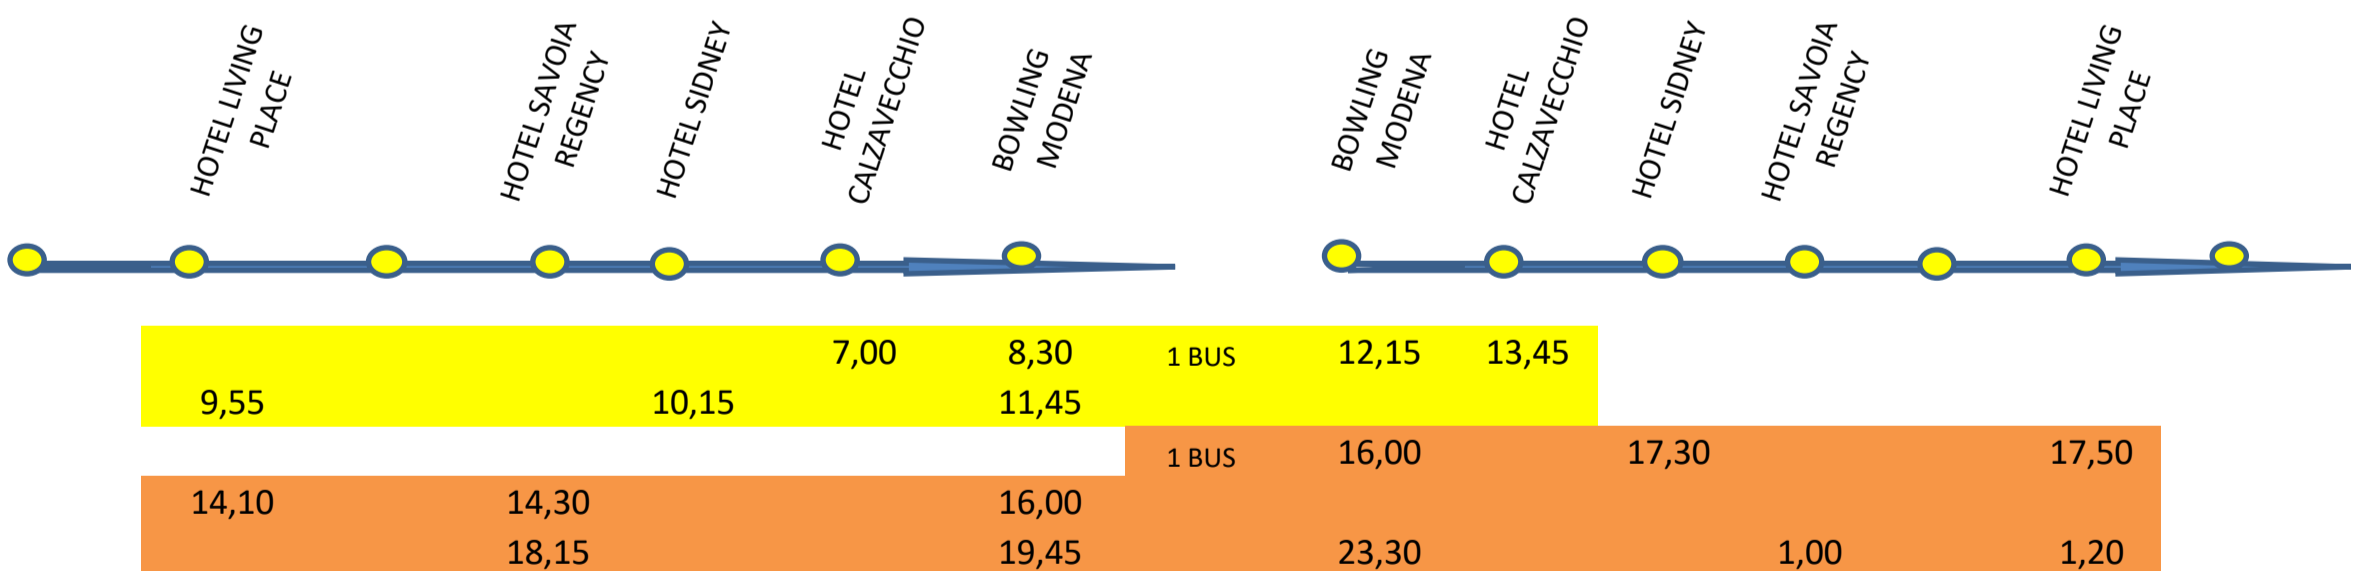

## BUS SHEDULE

### TRANSFER FROM HOTEL TO MODENA BOWLING AND RETURN

SUNDAY 25<sup>th</sup> JUNE ANDATE

SUNDAY 25<sup>th</sup> JUNE RITORNI

MONDAY 26<sup>th</sup> JUNE ANDATE

MONDAY 26<sup>th</sup> JUNE RITORNI

TUESDAY 27<sup>th</sup> JUNE ANDATE

# BUS SHEDULE