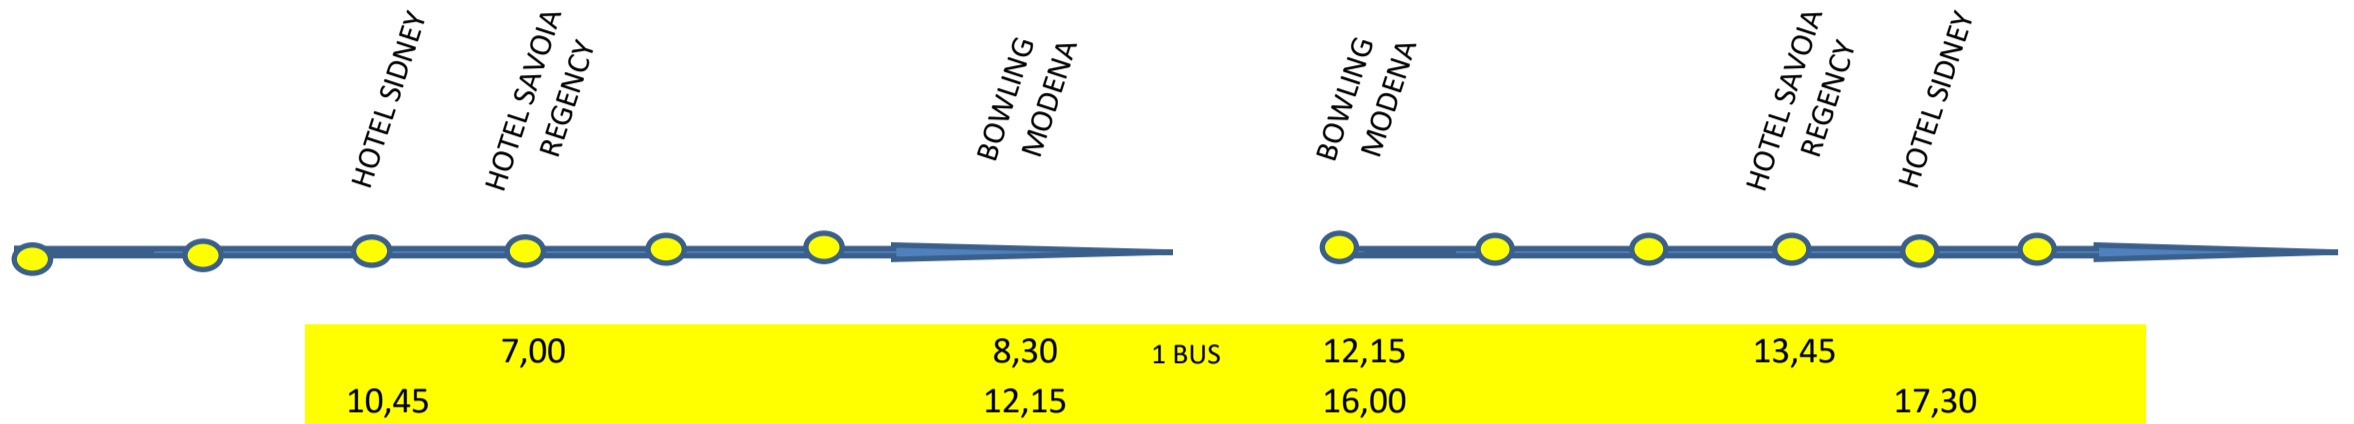

BUS SHEDULE

TRANSFER FROM HOTEL TO MODENA BOWLING AND RETURN

WEDNESDAY 28th JUNE ANDATE

WEDNESDAY 28th JUNE RITORNI