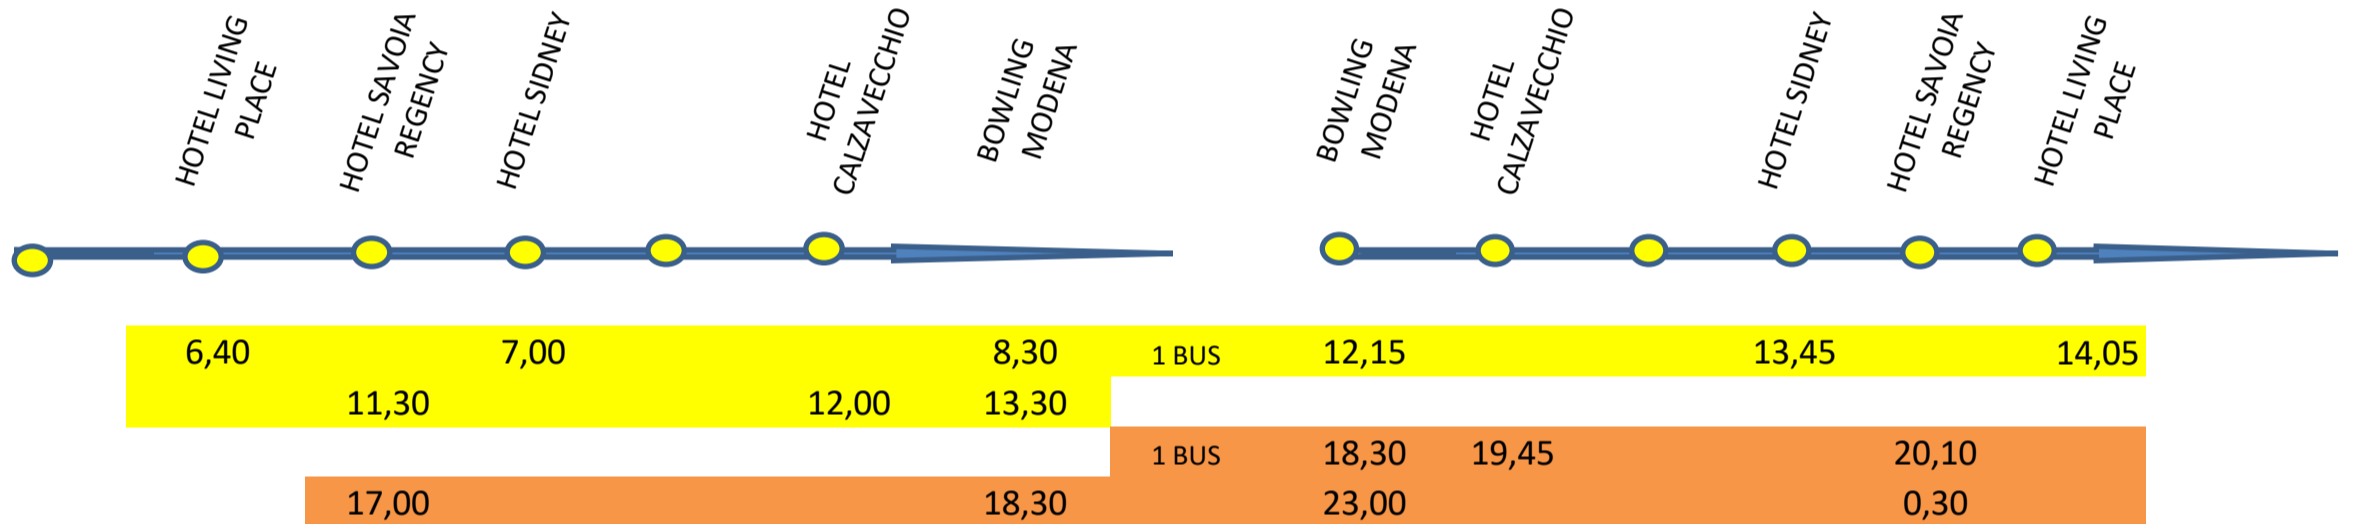

# BUS SHEDULE

## TRANSFER FROM HOTEL TO MODENA BOWLING AND RETURN

WEDNESDAY 28<sup>th</sup> JUNE ANDATE

WEDNESDAY 28<sup>th</sup> JUNE RITORNI

THURSDAY 29<sup>th</sup> JUNE ANDATE

THURSDAY 29<sup>th</sup> JUNE RITORNI

FRIDAY 30<sup>th</sup> JUNE ANDATE