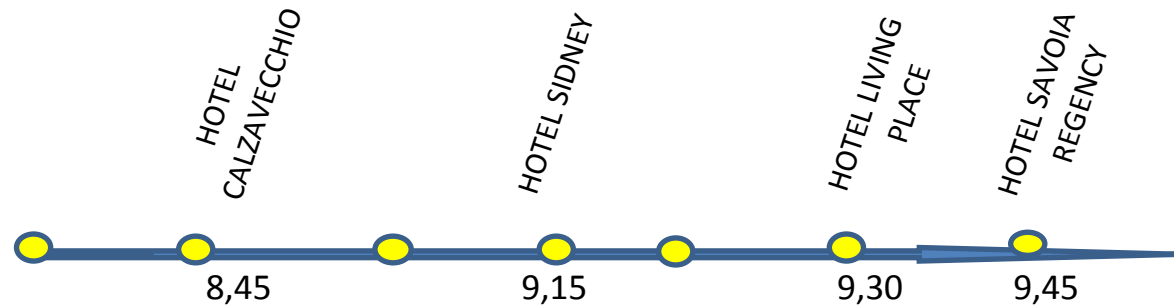

ESBC MEETING

SUNDAY 25th JUNE ANDATE